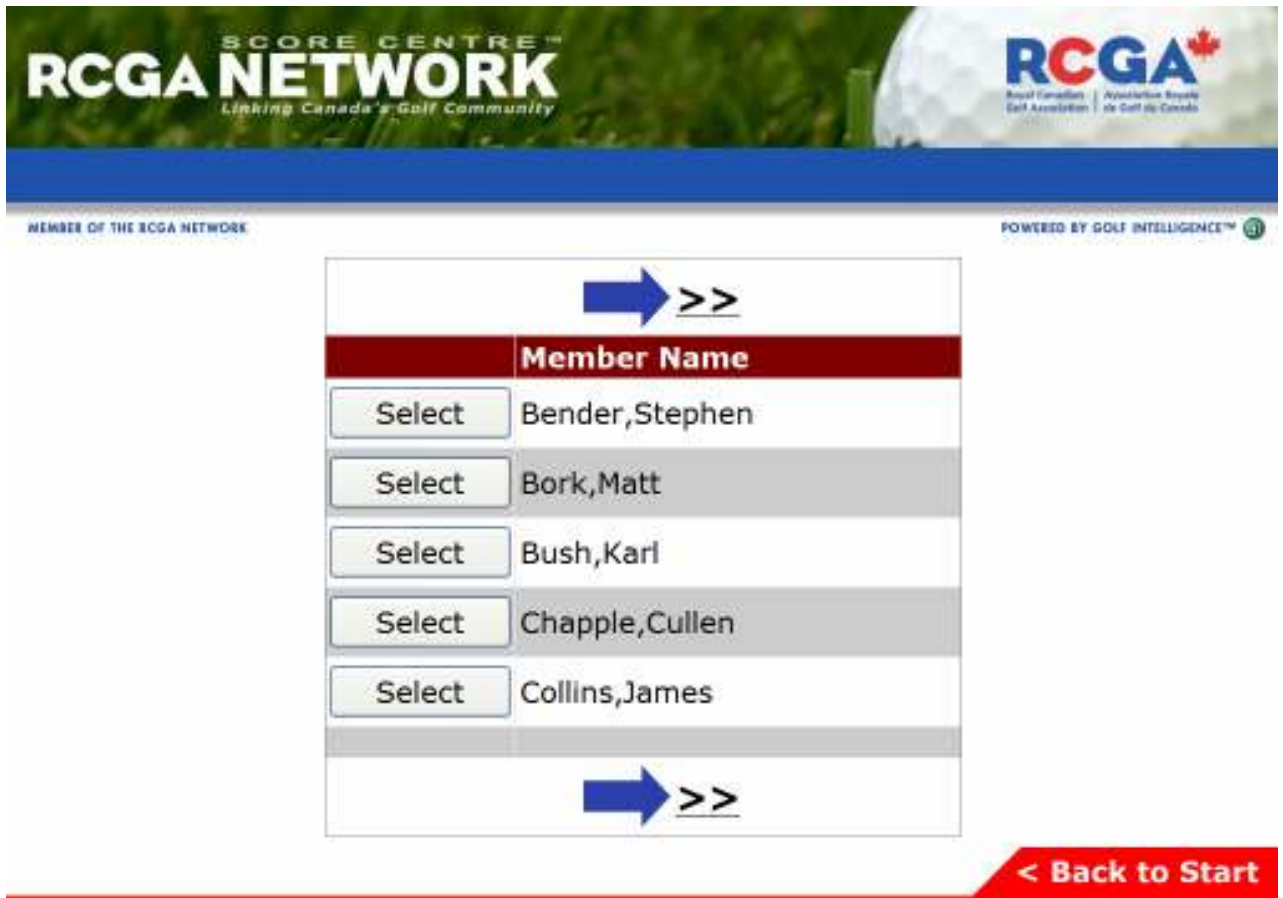

Member Name Select

Touch the arrows to scroll to the next pages to locate the member you are looking for if they are not listed on the first screen. Once you have found the member you are looking for, click **Select**.

The **Single Arrow** moves one page at a time, the **Double Arrow** moves immediately to the last page.