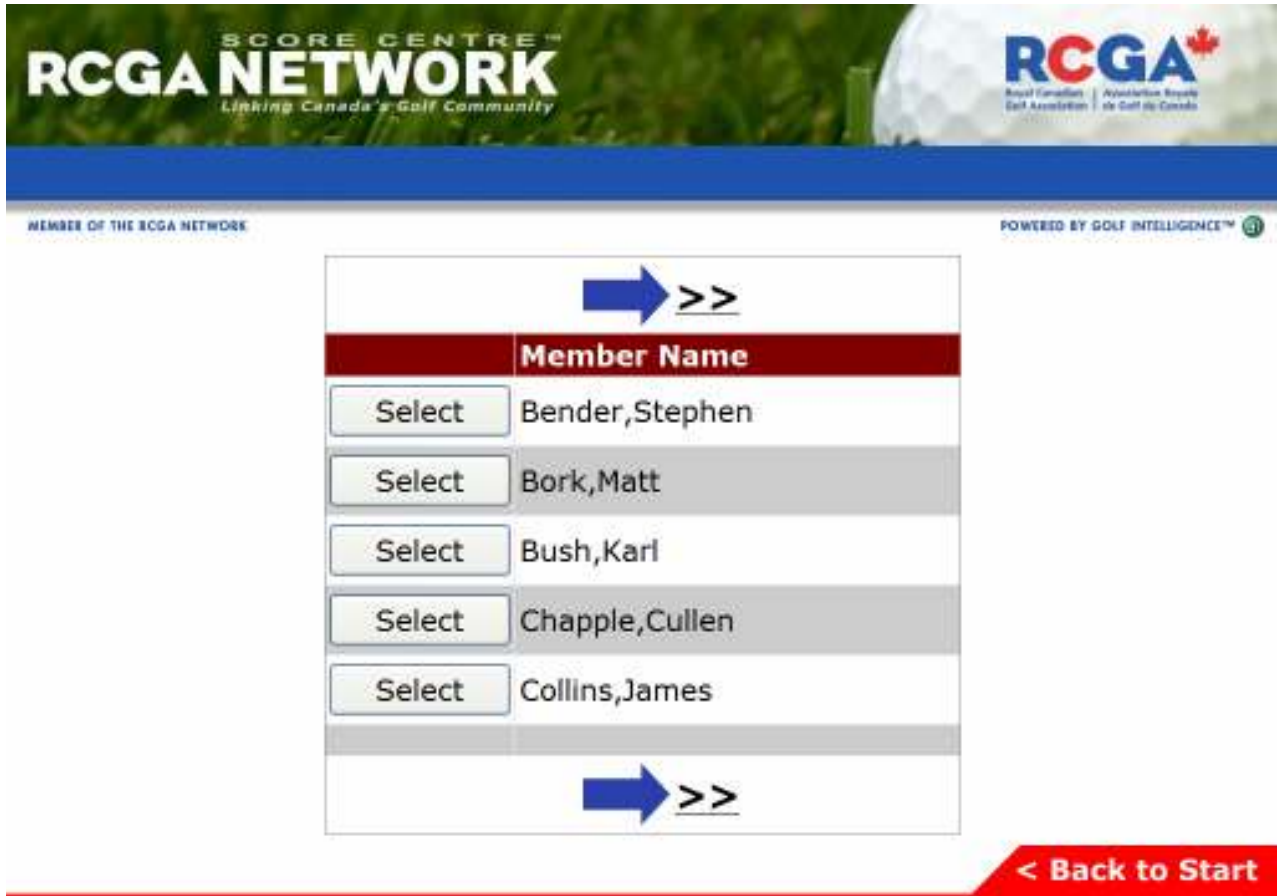

5. Click **Back to Start** to bring you back to the Member Login page

Member Name Lookup

Click the letters to search for members by last name.

You can also click **Find** without typing to view all of the members in your club.

Member Name Select

Touch the arrows to scroll to the next pages to locate the member you are looking for if they are not listed on the first screen. Once you have found the member you are looking for, click **Select**.